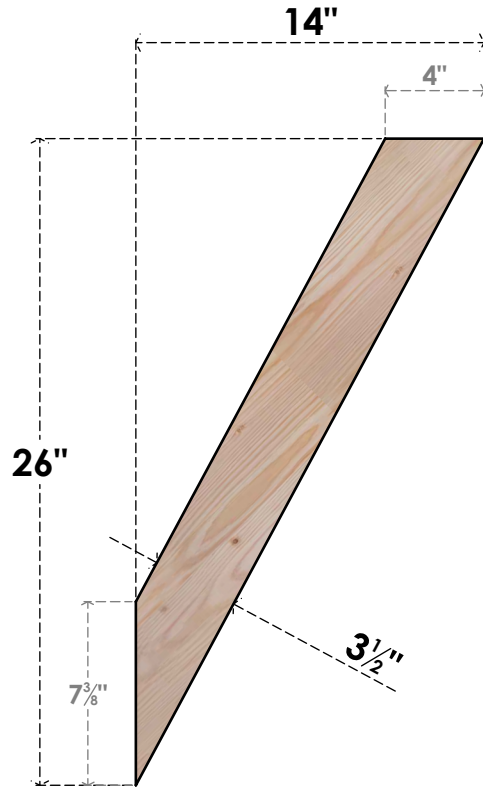

BRC04X14X26TRA00SDF

3 1/2"W X 14"D X 26"H TRADITIONAL SMOOTH BRACE, DOUGLAS FIR

SIDE

FRONT

EKENA MILLWORK
 2300 WEST MAIN ST.
 CLARKSVILLE, TX 75426
 TOLL FREE: 866-607-0453
 WWW.EKENAMILLWORK.COM

NOTES

1. INSTALLATION TO BE COMPLETED IN ACCORDANCE WITH MANUFACTURER'S SPECIFICATIONS.
2. DRAWING MAY NOT BE TO SCALE
3. THIS DRAWING IS INTENDED FOR DESIGN AND PLANNING PURPOSES ONLY.
4. ALL INFORMATION CONTAINED HEREIN WAS CURRENT AT THE TIME OF DEVELOPMENT BUT MUST BE REVIEWED AND APPROVED BY THE PRODUCT MANUFACTURER TO BE CONSIDERED ACCURATE.
5. PRODUCTS ARE NOT KILN DRIED. THIS ITEM IS UNIQUE AND WILL CONTAIN THE NATURAL VARIATIONS THAT THE WOOD SPECIES OFFERS. THIS MAY RESULT IN VARIATIONS UP TO 1/4"