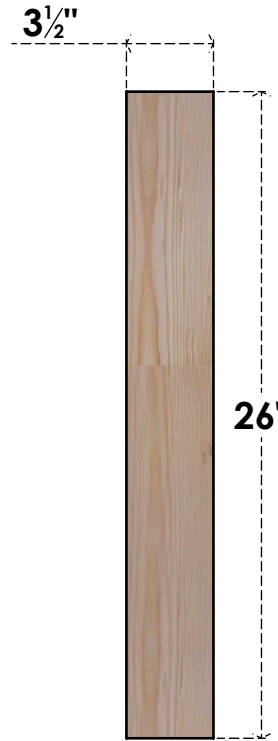

BRC04X14X26TRA00SDF

3 1/2"W X 14"D X 26"H TRADITIONAL SMOOTH BRACE, DOUGLAS FIR

SIDE

FRONT

EKENA MILLWORK
 2300 WEST MAIN ST.
 CLARKSVILLE, TX 75426
 TOLL FREE: 866-607-0453
 WWW.EKENAMILLWORK.COM

NOTES

1. INSTALLATION TO BE COMPLETED IN ACCORDANCE WITH MANUFACTURER'S SPECIFICATIONS.
2. DRAWING MAY NOT BE TO SCALE
3. THIS DRAWING IS INTENDED FOR DESIGN AND PLANNING PURPOSES ONLY.
4. ALL INFORMATION CONTAINED HEREIN WAS CURRENT AT THE TIME OF DEVELOPMENT BUT MUST BE REVIEWED AND APPROVED BY THE PRODUCT MANUFACTURER TO BE CONSIDERED ACCURATE.
5. PRODUCTS ARE NOT KILN DRIED. THIS ITEM IS UNIQUE AND WILL CONTAIN THE NATURAL VARIATIONS THAT THE WOOD SPECIES OFFERS. THIS MAY RESULT IN VARIATIONS UP TO 1/4"